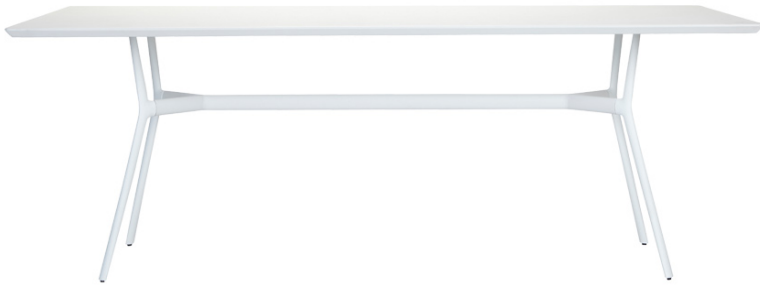

JANUS et Cie®

BRANCH DINING TABLE RECTANGLE 210

THE BRANCH COLLECTION

LIST PRICE STARTING AT: \$4,524

Product Number 735-05-528-01-01

BASE & TOP: ELECTROSTATIC POWDERCOATED
ALUMINUM. SHIPS SEPARATELY.

W	38.5"	98 CM
H	30"	76 CM
L	82.5"	210 CM
WEIGHT	127 LBS	57.6 KG

COLOR: WHITE

ENVIRONMENTS

HIGHLIGHTS