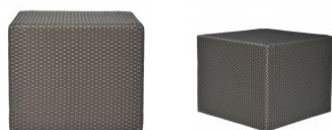

## SEE! CLOSED CUBE SIDE TABLE 48

DESIGNED BY MICHAEL VANDERBYL  
THE SEE! COLLECTION

LIST PRICE STARTING AT: \$1,094

Product Number 733-11-611-40-00

FRAME: ALUMINUM WITH JANUSCOAT. WEAVING  
MATERIAL: HANDWOVEN JANUSFIBER®. INTEGRATED D  
RINGS FOR SEAT CUSHION ATTACHMENT INCLUDED ON  
OUTDOOR SEATING PRODUCTS.

W	19"	48 CM
H	16.5"	42 CM
L	19"	48 CM
WEIGHT	12 LBS	5.4 KG

FINISH SHOWN: BRONZE

STOCKED FINISHES

NON-STOCKED FINISHES

ENVIRONMENTS

HIGHLIGHTS

**S**