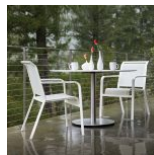

## JANUSCAFÉ DEMI-SEC DINING TABLE BASE

THE JANUSCAFÉ? COLLECTION

LIST PRICE STARTING AT: \$345

Product Number 723-14-801-81-00

POWDER COATED STEEL PLATE. ADJUSTABLE GLIDES. MAXIMUM TOP SIZE: ROUND 36 INCHES (92CM), SQUARE 24 INCHES (61CM), OR RECTANGLE 24 INCHES X 30 INCHES (61CM X 76CM). TOP SOLD SEPARATELY. SEE DOWNLOADABLE COLLECTION SPECS FOR TOP OPTIONS & AVAILABILITY.

H	28.5"	72 CM
DIAM	17"	43 CM
WEIGHT	33.5 LBS	15.2 KG

COLOR: GRAPHITE

ENVIRONMENTS

HIGHLIGHTS

VW.JANUSETCIE.COM

800.24.JANUS

+1 310 652 7090