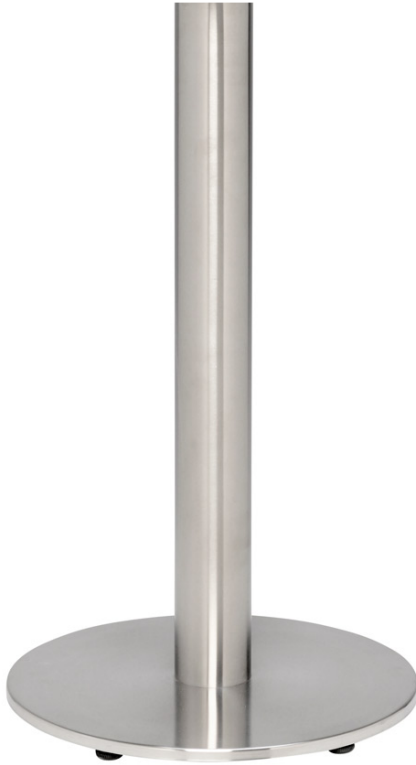

JANUS et Cie®

JANUSCAFÉ DEMI-SEC DINING TABLE BASE

THE JANUSCAFÉ? COLLECTION

LIST PRICE STARTING AT: \$557

Product Number 723-14-801-00-99

STAINLESS STEEL BASE AND COLUMN. ADJUSTABLE GLIDES. RECOMMENDED FOR HIGH HUMIDITY/HIGH SALT ENVIRONMENTS.

MAXIMUM TOP SIZE: ROUND 36 INCHES (92CM), SQUARE 24 INCHES (61CM), OR RECTANGLE 24 INCHES X 30 INCHES (61CM X 76CM).

H	28.5"	72 CM
DIAM	17"	43 CM
WEIGHT	33 LBS	15.2 KG

FINISH SHOWN: BRUSHED

STOCKED FINISHES