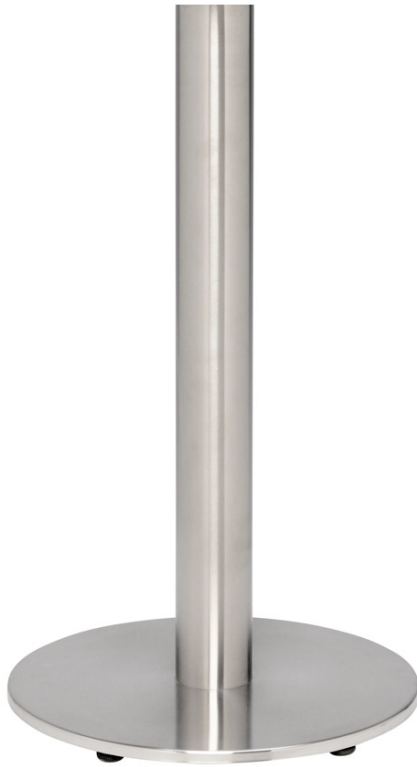

JANUS et Cie®

JANUSCAFÉ DEMI-SEC DINING TABLE BASE

THE JANUSCAFÉ COLLECTION

SATIN 316 STAINLESS STEEL BASE AND COLUMN. RECOMMENDED FOR HIGH HUMIDITY/HIGH SALT ENVIRONMENTS. ADJUSTABLE GLIDES. MAXIMUM TOP SIZE: ROUND 36 INCHES (92CM), SQUARE 24 INCHES (61CM), OR RECTANGLE 24 INCHES X 30 INCHES (61CM X 76CM). TOP SOLD SEPARATELY. SEE DOWNLOADABLE COLLECTION SPECS FOR TOP OPTIONS & AVAILABILITY.

H	28.5"	72 CM
DIAM	17"	43 CM
WEIGHT	33 LBS	15 KG

COLOR: BRUSHED

ENVIRONMENTS

HIGHLIGHTS