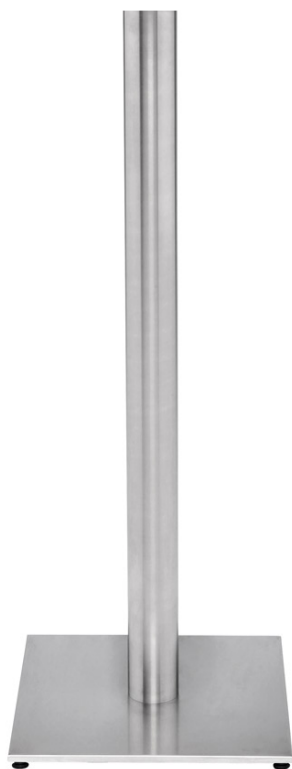

JANUS et Cie®

JANUSCAFÉ GRAPPA BAR TABLE BASE

THE JANUSCAFÉ? COLLECTION

LIST PRICE STARTING AT: \$895

Product Number 723-10-811-00-00

STAINLESS STEEL BASE AND COLUMN. ADJUSTABLE GLIDES. RECOMMENDED FOR HIGH HUMIDITY/HIGH SALT ENVIRONMENTS.

MAXIMUM TOP SIZE: ROUND 36" (92CM) OR SQUARE 30" (76CM).

W	17"	43 CM
H	42.75"	108 CM
L	17"	43 CM
WEIGHT	43 LBS	19.5 KG

FINISH SHOWN: BRUSHED

STOCKED FINISHES

ENVIRONMENTS

HIGHLIGHTS

S