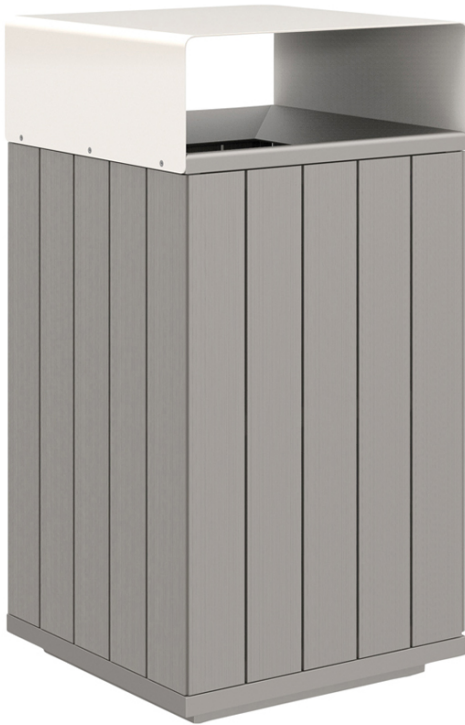

JANUS et Cie®

RALLY TRASH RECEPTACLE

THE RALLY COLLECTION

LIST PRICE STARTING AT: \$3,413

Product Number 719-74-811-73-29

FRAME: ALUMINUM WITH JANUSCOAT. TOP OPENING: 9 3/4 INCHES (24CM) X 10 INCHES (26CM). 304 PASSIVATED STAINLESS STEEL HARDWARE. ADJUSTABLE NYLON GLIDES. INCLUDES RAIN HOOD. OPTIONAL SURFACE MOUNT, SOLD SEPARATELY. HEIGHT WITHOUT RAIN HOOD IS 33 3/4 INCHES (86CM).

W	20.5"	52 CM
D	20.5"	52 CM
H	40.5"	103 CM
WEIGHT	102.1 LBS	46.3 KG

FINISH SHOWN: TALC/TEXTURED CHASSIS SILVER

NON-STOCKED FINISHES

ENVIRONMENTS

HIGHLIGHTS