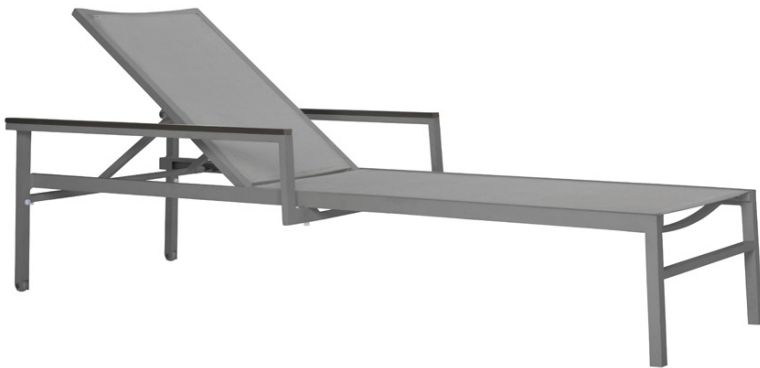

JANUS et Cie®

DUO STACKABLE MESH CHAISE LOUNGE WITH ARMS

DESIGNED BY JANICE FELDMAN
THE DUO COLLECTION

FRAME LIST PRICE STARTING AT: \$1,406

Product Number 719-58-201-81-86

FRAME: ALUMINUM WITH JANUSCOAT WITH ONSET JANUSWOOD ARMS. SEAT & BACK: POLYVINYL MESH. WHEELS. FLAT & 6 ADJUSTABLE POSITIONS. STACKS TO 4.

W	30"	76 CM
H	41.25"	105 CM
L	80"	203 CM
SH	13.5"	34 CM
AH	20"	51 CM
WEIGHT	33 LBS	15 KG

FINISH SHOWN: GRAPHITE/STARLIGHT

STOCKED FINISHES

NON-STOCKED FINISHES

ENVIRONMENTS

HIGHLIGHTS