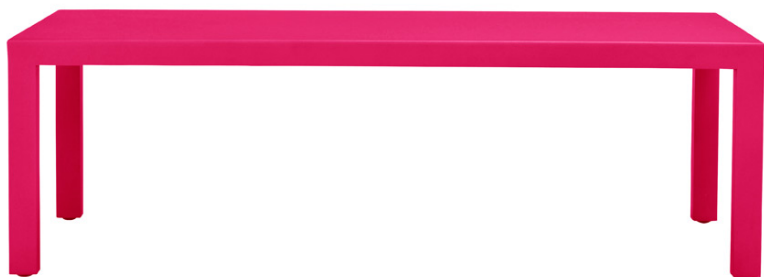

JANUS et Cie®

DUO SOLID TOP COCKTAIL TABLE RECTANGLE 122

DESIGNED BY JANICE FELDMAN
THE DUO COLLECTION

Product Number 719-56-591-09-09

FRAME: ALUMINUM WITH JANUSCOAT. TOP: INSET
ALUMINUM SLATS WITH JANUSCOAT.

W	24"	61 CM
H	15.25"	39 CM
L	48"	122 CM

COLOR: FUCHSIA

ENVIRONMENTS

HIGHLIGHTS