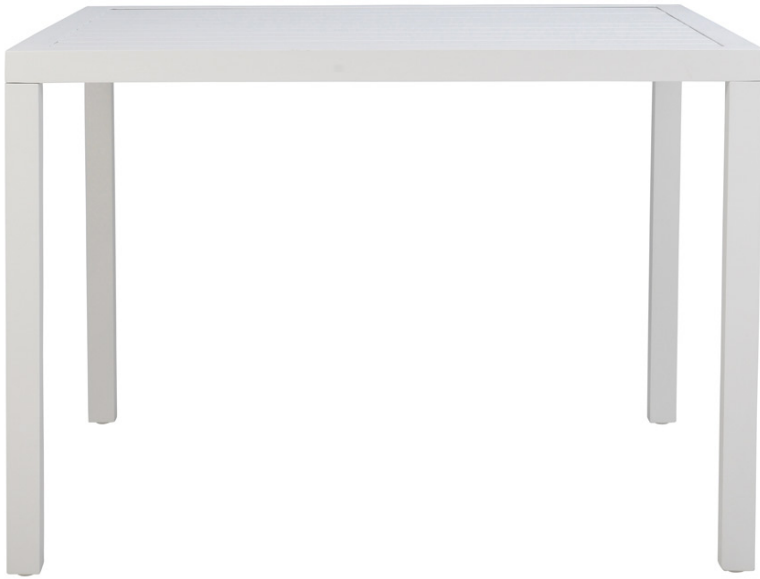

JANUS et Cie®

DUO DINING TABLE SQUARE 101

DESIGNED BY JANICE FELDMAN
THE DUO COLLECTION

LIST PRICE STARTING AT: \$1,064

Product Number 719-56-522-73-73

FRAME: ALUMINUM WITH JANUSCOAT. TOP: INSET
ALUMINUM SLATS WITH JANUSCOAT.

| | | |
|--------|--------|---------|
| W | 40" | 101 CM |
| H | 28.25" | 72 CM |
| L | 40" | 101 CM |
| WEIGHT | 41 LBS | 18.6 KG |

FINISH SHOWN: TALC

STOCKED FINISHES

NON-STOCKED FINISHES

ENVIRONMENTS

HIGHLIGHTS