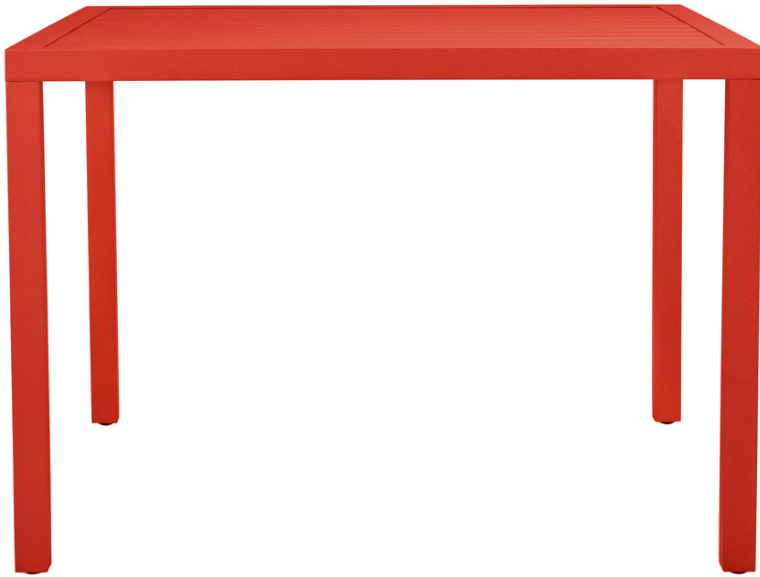

## DUO DINING TABLE SQUARE 101

DESIGNED BY JANICE FELDMAN  
THE DUO COLLECTION

LIST PRICE STARTING AT: \$1,171

Product Number 719-56-522-10-10

FRAME: ALUMINUM WITH JANUSCOAT. TOP: INSET  
ALUMINUM SLATS WITH JANUSCOAT.

W	40"	101 CM
H	28.25"	72 CM
L	40"	101 CM
WEIGHT	41 LBS	18.6 KG

FINISH SHOWN: CRIMSON

STOCKED FINISHES

NON-STOCKED FINISHES

ENVIRONMENTS

HIGHLIGHTS