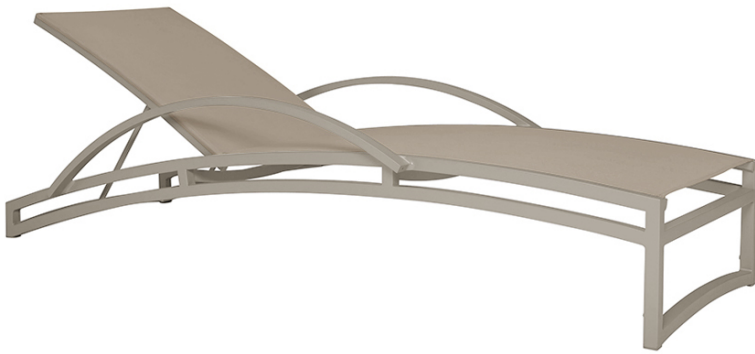

JANUS et Cie®

CONTEMPO STACKABLE CHAISE LOUNGE WITH ARMS

THE CONTEMPO COLLECTION

FRAME LIST PRICE STARTING AT: \$1,597

Product Number 719-20-229-83-79

FRAME: ALUMINUM WITH JANUSCOAT. SEAT & BACK: POLYVINYL MESH. FLAT AND 4 ADJUSTABLE POSITIONS. STACKS TO 9.

W	29.5"	75 CM
H	36.75"	93 CM
L	76.75"	195 CM
SH	13.25"	34 CM
AH	17.75"	45 CM
WEIGHT	32 LBS	14.5 KG

FINISH SHOWN: MERCURY/TWEED

NON-STOCKED FINISHES

ENVIRONMENTS

HIGHLIGHTS