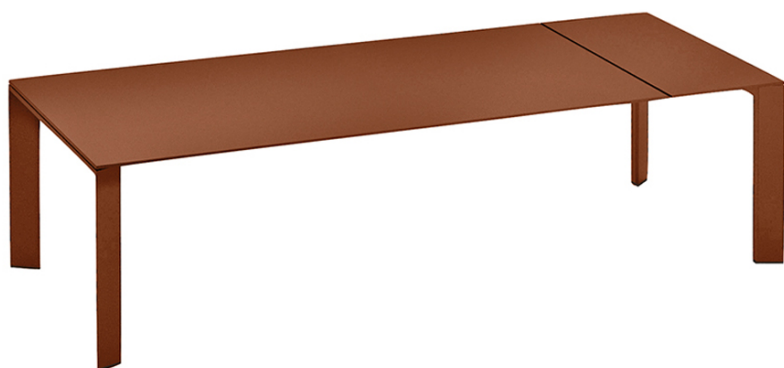

JANUS et Cie®

GRANDE ARCHE EXTENDABLE DINING TABLE RECTANGLE 220

THE GRANDE ARCHE COLLECTION

LIST PRICE STARTING AT: \$11,706

Product Number 711-53-538-33-00

FRAME: POWDER COATED EXTRUDED ALUMINUM. TOP: POWDER COATED DIE CAST ALUMINUM. (1) EXTENSION LEAF INCLUDED. SHIPS KD. FULLY EXTENDED LENGTH 106 1/4 INCHES (270CM). ADDITIONAL EXTENSION LEAF AVAILABLE, SOLD SEPARATELY. MAXIMUM OF (2) EXTENSION LEAVES TOTAL MAY BE USED PER TABLE.

W	39.25"	100 CM
H	29.25"	74 CM
L	86.75"	220 CM
WEIGHT	143.3 LBS	65 KG

FINISH SHOWN: TERRACOTTA

NON-STOCKED FINISHES

STOCKED FINISHES

ENVIRONMENTS

HIGHLIGHTS