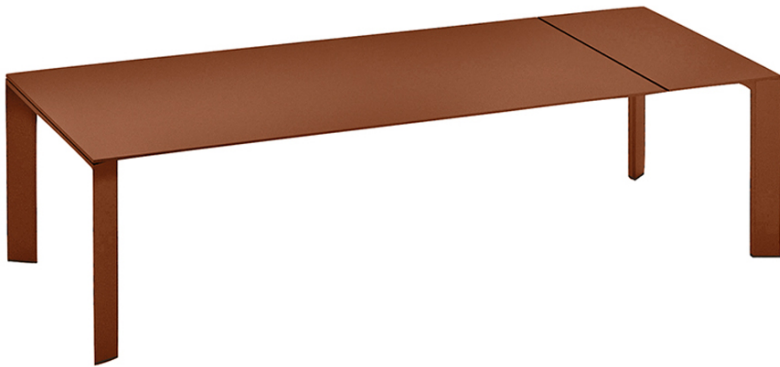

## GRANDE ARCHE EXTENDABLE DINING TABLE RECTANGLE 220

THE GRANDE ARCHE COLLECTION

LIST PRICE STARTING AT: \$10,225

Product Number 711-53-538-33-00

FRAME: POWDER COATED EXTRUDED ALUMINUM. TOP: POWDER COATED DIE CAST ALUMINUM. (1) EXTENSION LEAF INCLUDED. SHIPS KD. FULLY EXTENDED LENGTH 106 1/4 INCHES (270CM). ADDITIONAL EXTENSION LEAF AVAILABLE, SOLD SEPARATELY. MAXIMUM OF (2) EXTENSION LEAVES TOTAL MAY BE USED PER TABLE.

W	39.25"	100 CM
H	29.25"	74 CM
L	86.75"	220 CM
WEIGHT	143.3 LBS	65 KG

FINISH SHOWN: TERRACOTTA

NON-STOCKED FINISHES

STOCKED FINISHES

ENVIRONMENTS

HIGHLIGHTS

NEW