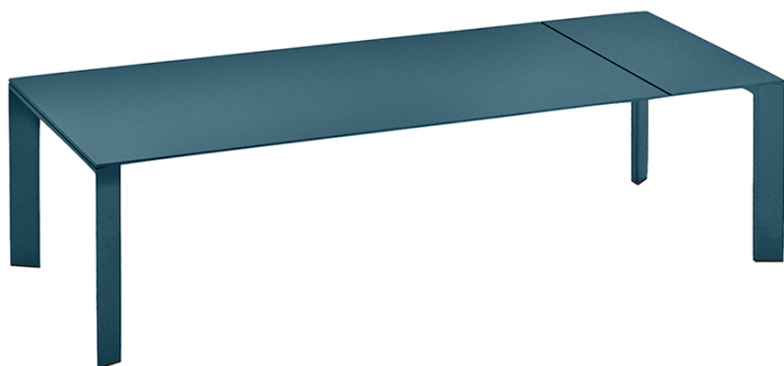

## GRANDE ARCHE EXTENDABLE DINING TABLE RECTANGLE 220

THE GRANDE ARCHE COLLECTION

LIST PRICE STARTING AT: \$10,225

Product Number 711-53-538-28-00

FRAME: POWDER COATED EXTRUDED ALUMINUM. TOP: POWDER COATED DIE CAST ALUMINUM. (1) EXTENSION LEAF INCLUDED. SHIPS KD. FULLY EXTENDED LENGTH 106 1/4 INCHES (270CM). ADDITIONAL EXTENSION LEAF AVAILABLE, SOLD SEPARATELY. MAXIMUM OF (2) EXTENSION LEAVES TOTAL MAY BE USED PER TABLE.

|        |           |        |
|--------|-----------|--------|
| W      | 39.25"    | 100 CM |
| H      | 29.25"    | 74 CM  |
| L      | 86.75"    | 220 CM |
| WEIGHT | 143.3 LBS | 65 KG  |

FINISH SHOWN: BLUE TEAL