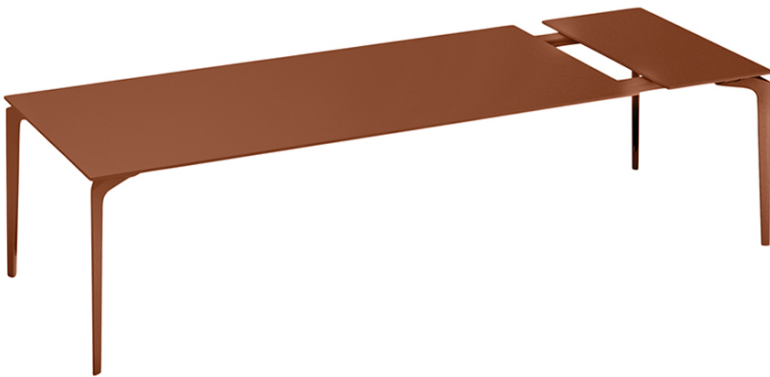

JANUS et Cie®

ALLSIZE EXTENDABLE DINING TABLE RECTANGLE 221

THE ALLSIZE COLLECTION

LIST PRICE STARTING AT: \$10,890

Product Number 711-10-542-33-00

FRAME: POWDER COATED EXTRUDED ALUMINUM. TOP: POWDER COATED DIE CAST ALUMINUM. INCLUDES (1) EXTENSION LEAF. SHIPS KD. FULLY EXTENDED LENGTH 106 3/4 INCHES (271 CM). ADDITIONAL EXTENSION LEAF AVAILABLE, SOLD SEPARATELY. MAXIMUM OF (2) EXTENSION LEAVES TOTAL MAY BE USED PER TABLE.

W	39.75"	101 CM
H	30"	76 CM
L	87"	221 CM
WEIGHT	167.6 LBS	76 KG

FINISH SHOWN: TERRACOTTA

STOCKED FINISHES

NON-STOCKED FINISHES

ENVIRONMENTS

HIGHLIGHTS