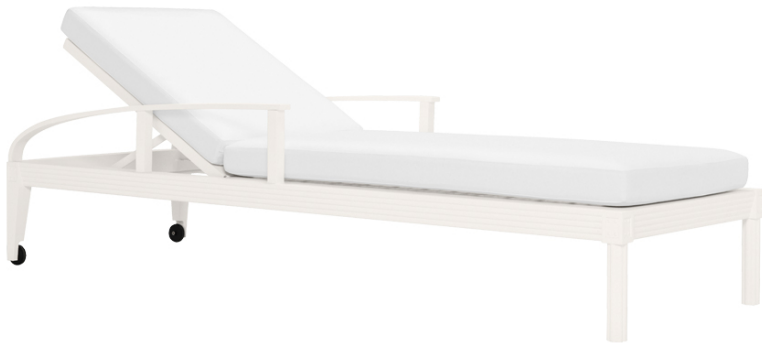

JANUS et Cie®

QUADRATL CHAISE LOUNGE WITH ARMS

DESIGNED BY ORLANDO DIAZ-AZCUY
THE QUADRATL COLLECTION

FRAME LIST PRICE STARTING AT: \$7,123

Product Number 704-01-201-03-00

FRAME: ALUMINUM WITH JANUSCOAT. CUSHION REQUIRED SOLD SEPARATELY. ADJUSTABLE NYLON GLIDES. REAR WHEELS.

W	30.25"	77 CM
H	39.5"	100 CM
L	87.75"	223 CM
SH	13"	33 CM
AH	21.75"	55 CM
OSH	17.5"	45 CM
WEIGHT	127 LBS	57.6 KG

FINISH SHOWN: CIRRUS WHITE

STOCKED FINISHES

NON-STOCKED FINISHES

ENVIRONMENTS

HIGHLIGHTS