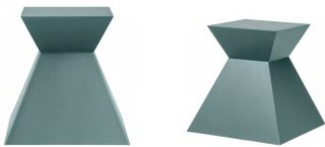

JANUS et Cie®

DITTO ALUMINUM SIDE TABLE 41

THE DITTO COLLECTION

5MM ALUMINUM WITH JANUSCOAT(TM).

NOW AVAILABLE ON SHOPJANUSETCIE.COM.
[CLICK HERE TO PURCHASE.](#)

W	16"	41 CM
H	16"	41 CM
L	16"	41 CM
WEIGHT	17.78 LBS	8.08 KG

COLOR: FJORD BLUE

ENVIRONMENTS

HIGHLIGHTS