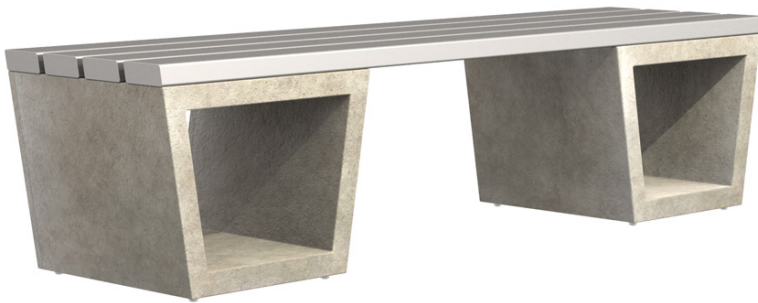

## TRAPEZ INVERTED BACKLESS BENCH 175

THE TRAPEZ COLLECTION

FRAME LIST PRICE STARTING AT: \$5,343

Product Number 640-95-322-12-83

FRAME: JANUSSTONE. SEAT: ALUMINUM WITH JANUSCOAT™ SLATS. SEAT SLATS REQUIRED, SOLD SEPARATELY.

NOW AVAILABLE ON SHOPJANUSETCIE.COM.

W	69"	175 CM
D	17.75"	45 CM
H	17"	43 CM
SH	17"	43 CM

COLOR: HONED TRAVERTINE/MERCURY

ENVIRONMENTS

HIGHLIGHTS