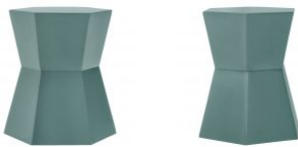

JANUS et Cie®

FACET STOOL / SIDE TABLE

41

THE FACET COLLECTION

LIST PRICE STARTING AT: \$1,094

Product Number 640-92-893-28-91

JANUSSTONE. MATTE FINISH. TOP: 16 INCHES (41CM) X 13 INCHES (33CM).

W	15"	38 CM
H	19"	48 CM
L	17"	44 CM
WEIGHT	34 LBS	15.5 KG

FINISH SHOWN: MATTE FJORD

STOCKED FINISHES

ENVIRONMENTS

HIGHLIGHTS

S