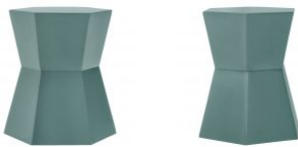

JANUS et Cie®

FACET STOOL / SIDE TABLE

41

THE FACET COLLECTION

LIST PRICE STARTING AT: $1,094

Product Number 640-92-893-28-91

JANUSSTONE. MATTE FINISH. TOP: 16 INCHES (41CM) X 13 INCHES (33CM).

W	15"	38 CM
H	19"	48 CM
L	17"	44 CM
WEIGHT	34 LBS	15.5 KG

FINISH SHOWN: MATTE FJORD

STOCKED FINISHES

ENVIRONMENTS

HIGHLIGHTS

S