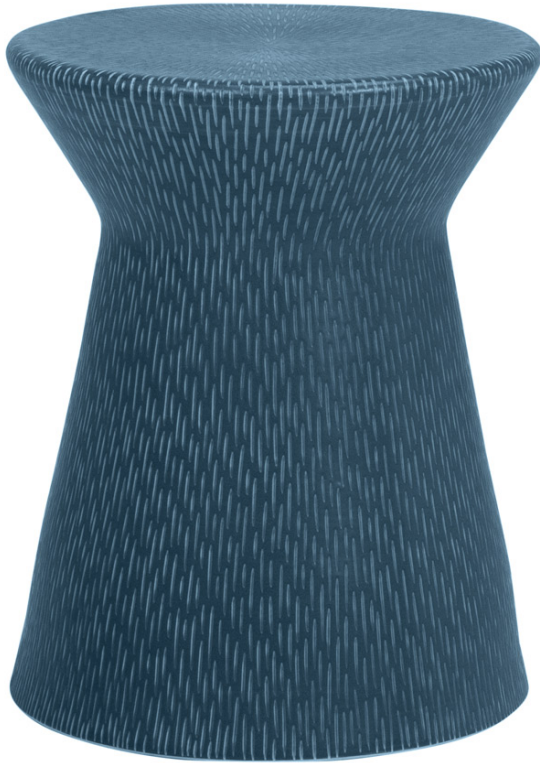

JANUS et Cie®

KYLIX SIDE TABLE ROUND

36

THE KYLIX COLLECTION

LIST PRICE STARTING AT: \$1,581

Product Number 608-60-681-01-62

STONEWARE. DUE TO THE NATURE AND HANDCRAFTED QUALITIES OF REACTIVE GLAZE, NO TWO PIECES ARE EXACTLY ALIKE. EACH PIECE WILL EXHIBIT UNIQUE VARIATIONS IN COLOR AND PATTERN.

NOW AVAILABLE ON SHOPJANUSETCIE.COM

H	17.25"	44 CM
DIAM	14.25"	36 CM
WEIGHT	30 LBS	13.5 KG

FINISH SHOWN: DENIM

STOCKED FINISHES

ENVIRONMENTS

HIGHLIGHTS