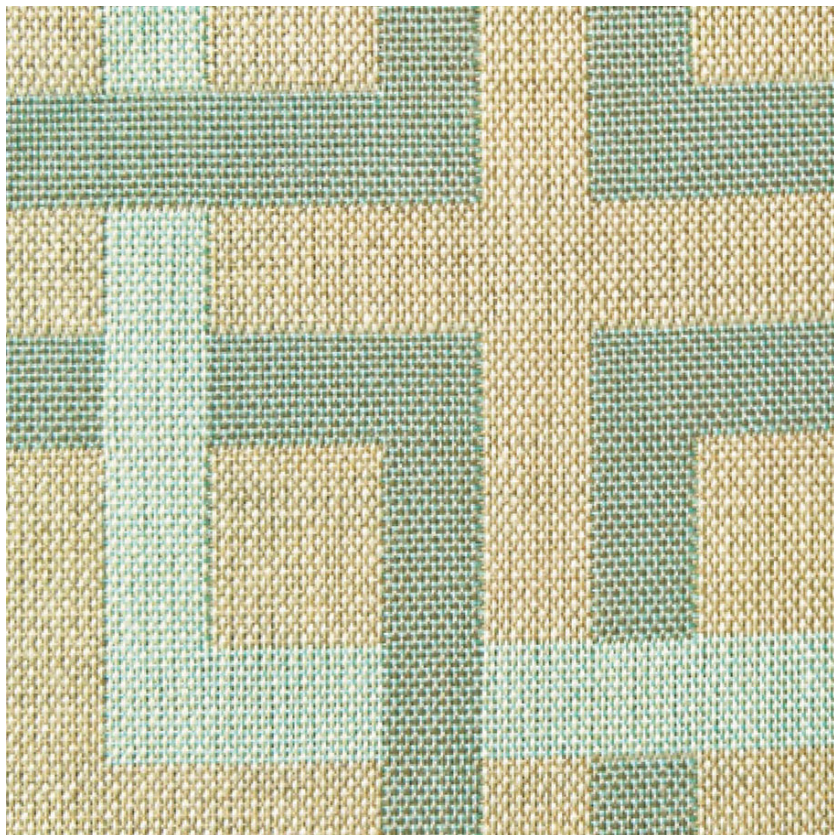

JANUS et Cie®

HELENA

THE HELENA COLLECTION

LIST PRICE STARTING AT: \$122

Product Number 425-16-060-27-17

100% SOLUTION DYED ACRYLIC

PER YARD	\$122	
HR	3.8"	10 CM
W	54"	137 CM
GRADE	PREMIUM	

WEAVE
DOBBY
(SELVEDGE IS LEFT/RIGHT)

PATTERN
GEOMETRIC

FINISH SHOWN: TERRA

ENVIRONMENTS

HIGHLIGHTS

S

CALIFORNIA BULLETIN #117, SECT. E UFAC CLASS 1
NFPA 260
15000 DOUBLE RUBS
FADE RESISTANT
STAIN RESISTANT
UV RESISTANT
MILDEW RESISTANT
WATER RESISTANT