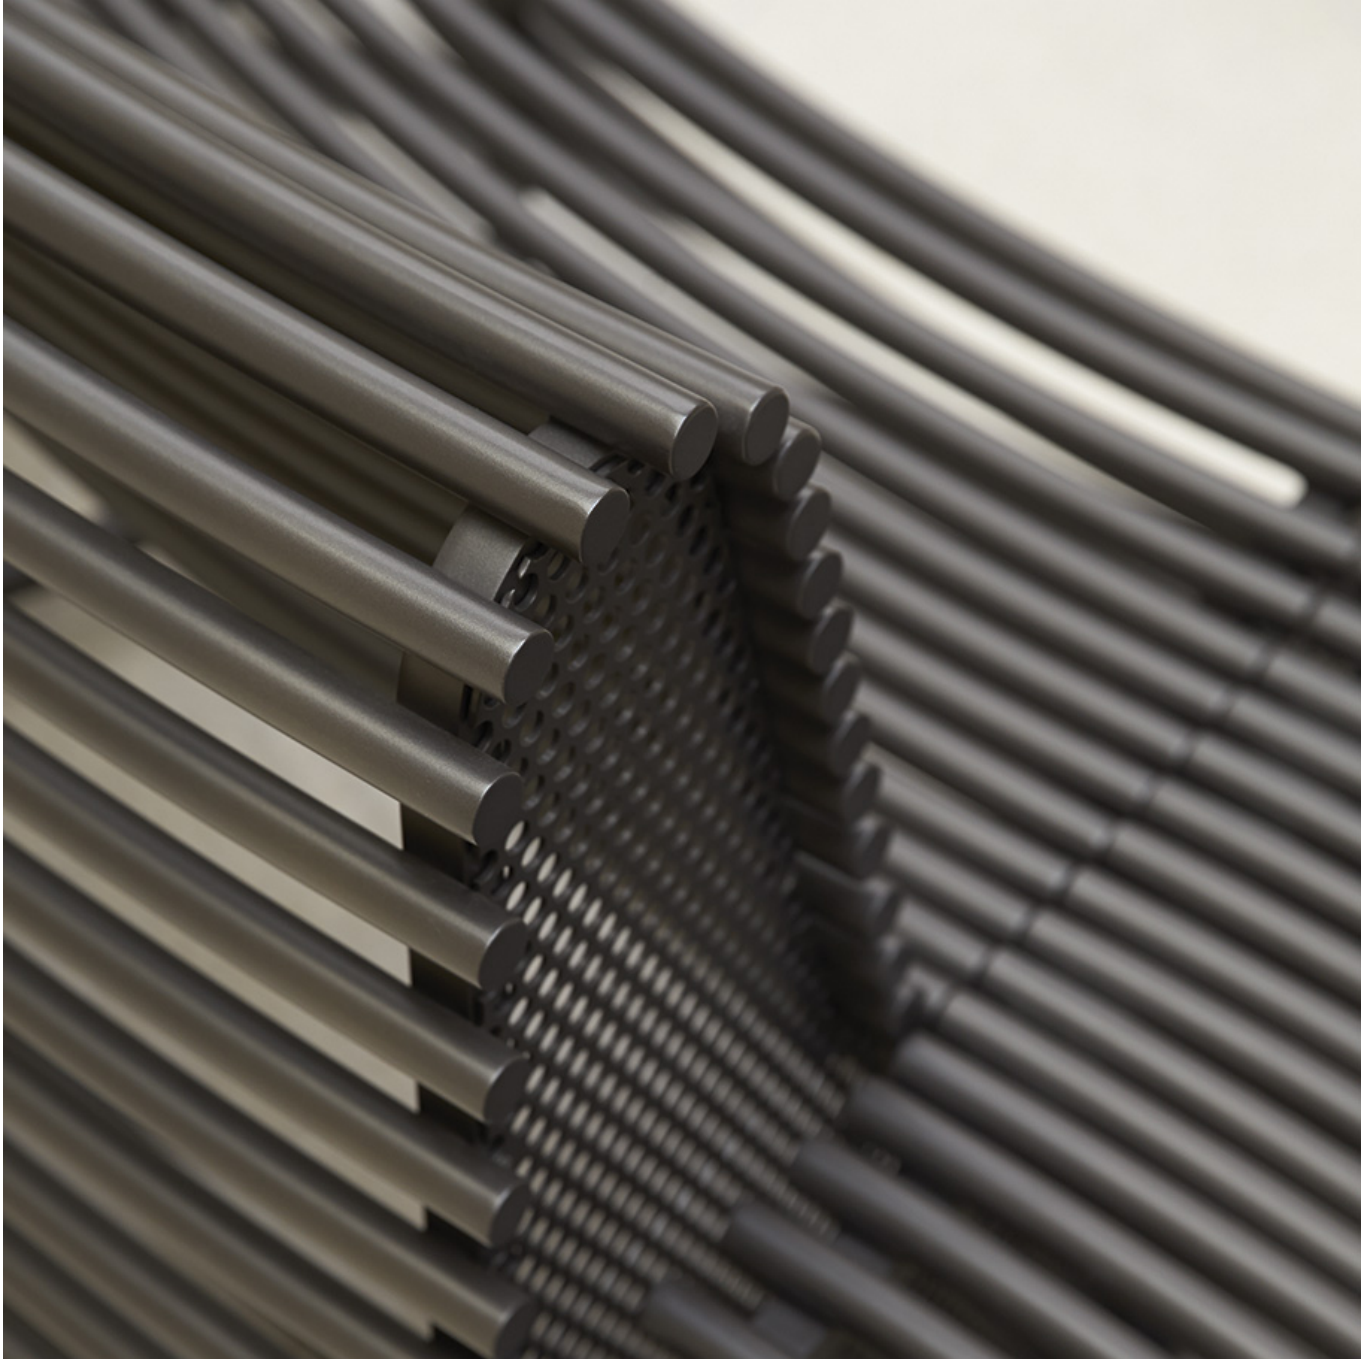

JANUS et Cie®

RIO

PRODUCTS SHOWN

RIO BENCH CONCAVE 169 AND RIO BACKLESS BENCH CURVED 169