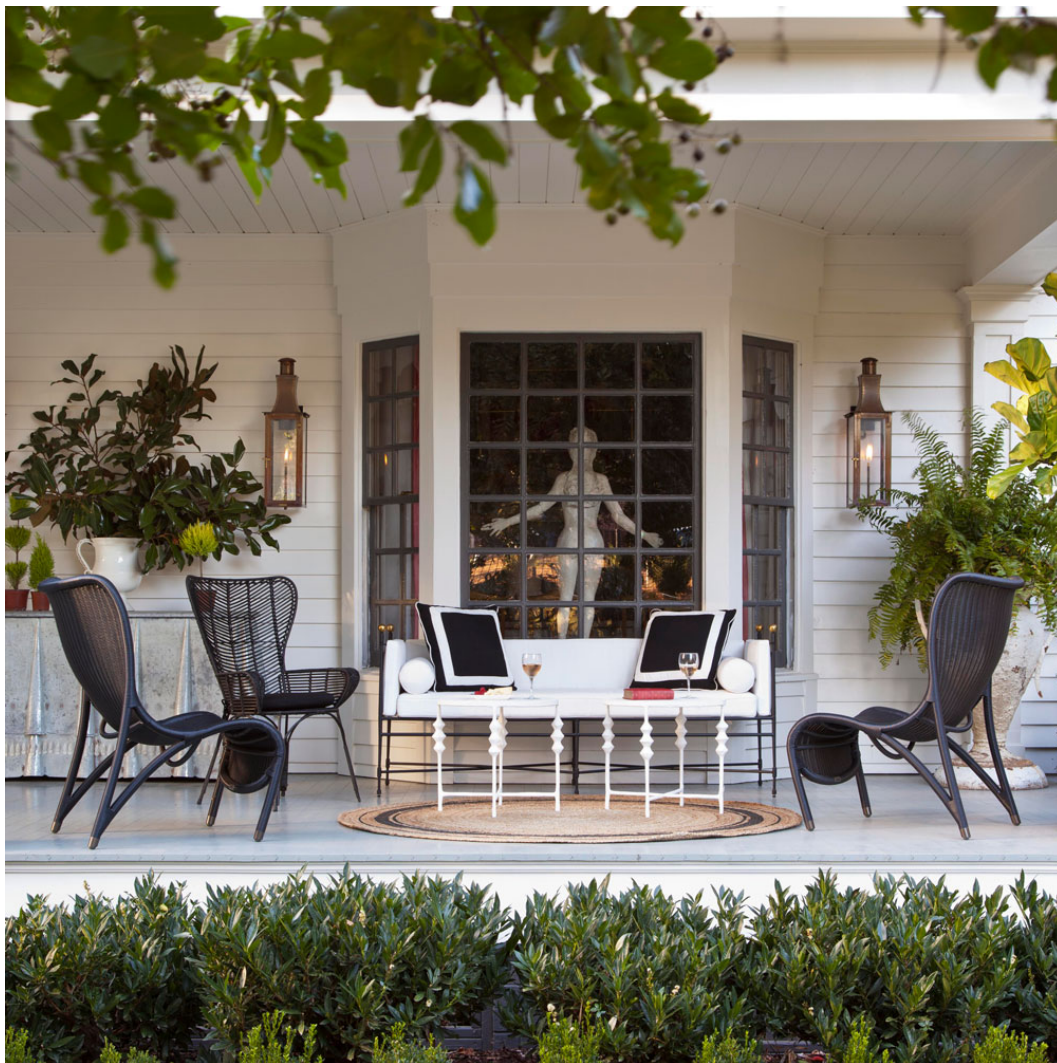

JANUS et Cie®

PRIVATE RESIDENCE, RICHMOND, VA

DESIGNED BY JANIE MOLSTER DESIGNS
PHOTOGRAPHED BY GORDON GREGORY

PRODUCTS SHOWN

AMALFI TUXEDO SOFA 3 SEAT, NISHIKI LOUNGE CHAIR, AND ASTI

COLLECTIONS SHOWN

AMALFI, NISHIKI, AND TEXTILES