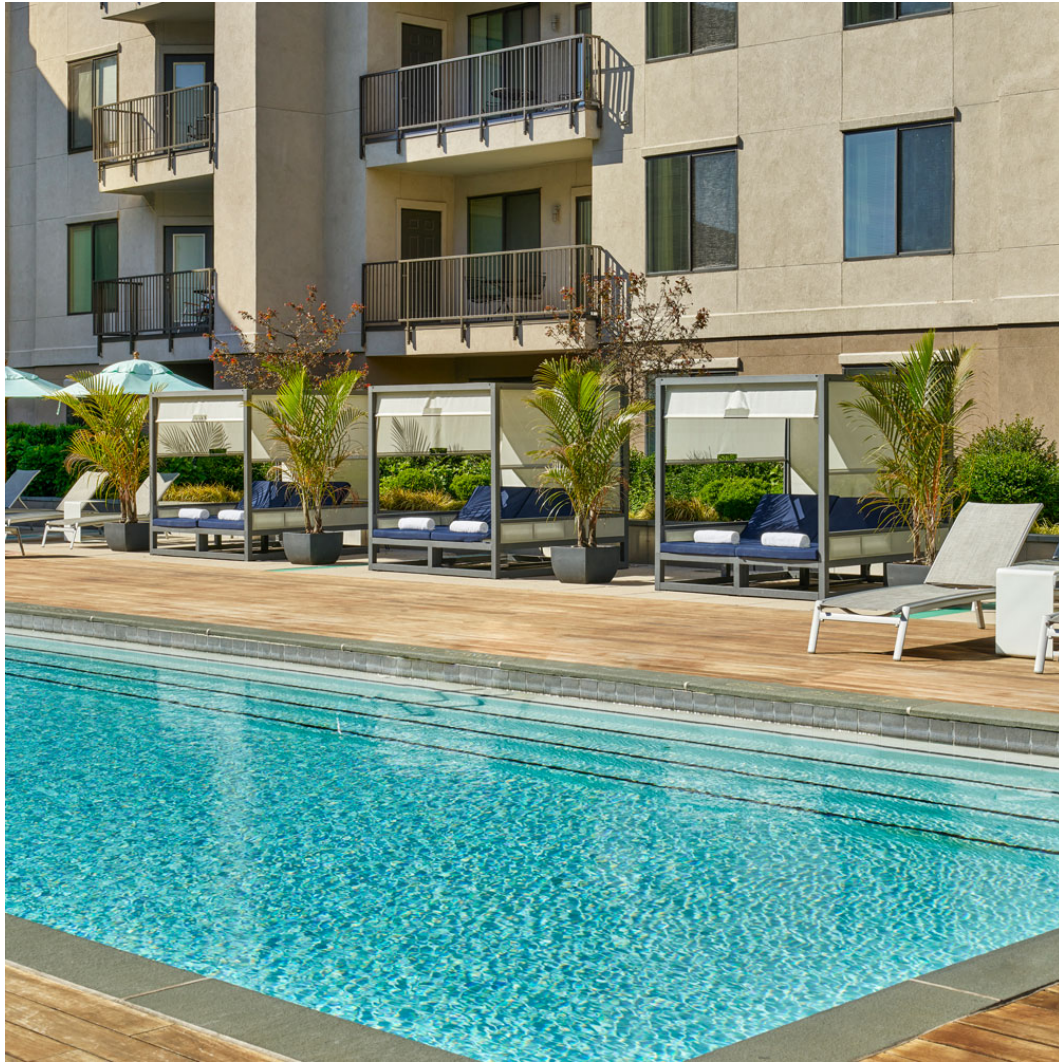

## AVE CLIFTON, NJ

DESIGNED BY BERNARDON  
COURTESY OF AVE LIVING

---

PRODUCTS SHOWN  
DUO CABANA AND SPINNAKER

---

COLLECTIONS SHOWN  
DUO AND TEXTILES