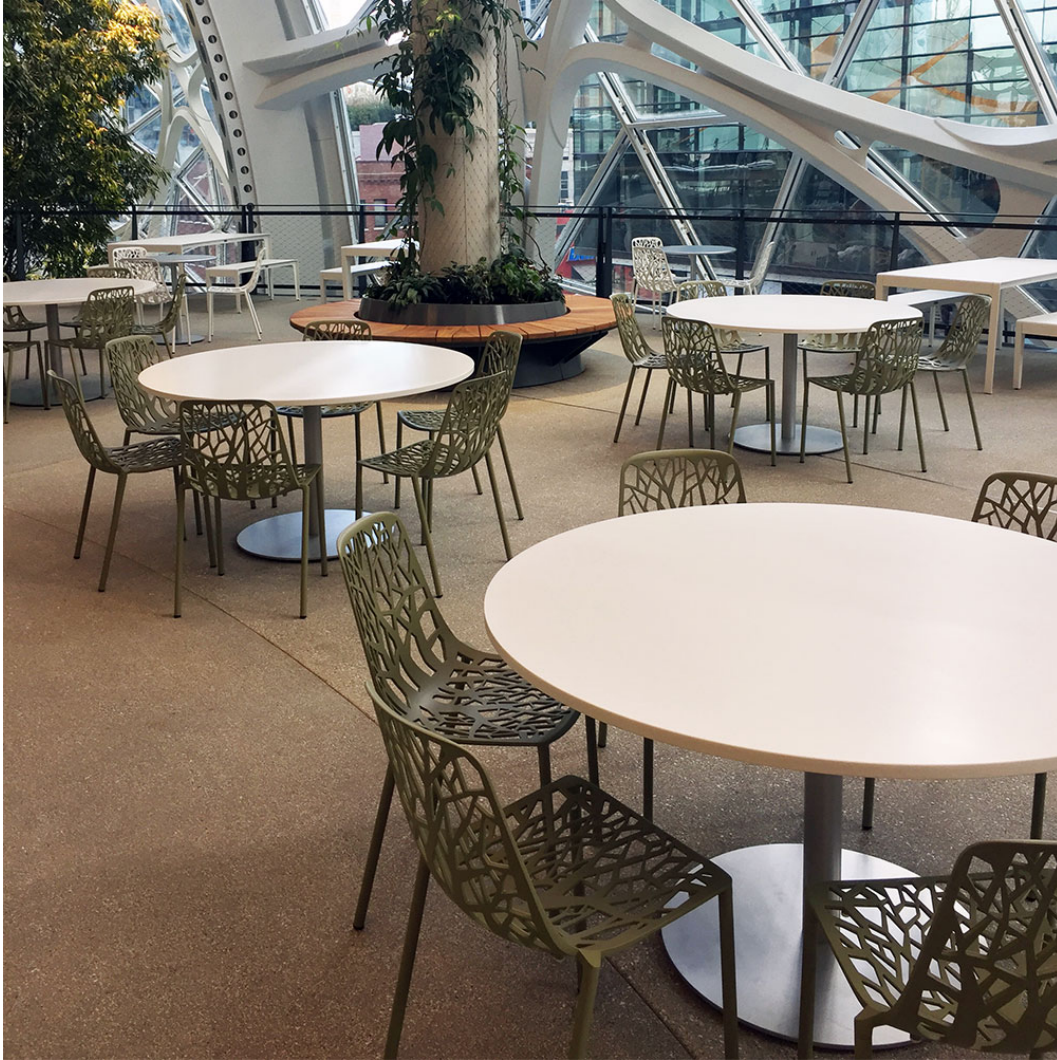

## AMAZON SPHERES, SEATTLE, WA

DESIGNED BY NBBJ

---

### PRODUCTS SHOWN

AMARI LOW BACK LOUNGE CHAIR, DOLCE VITA BARSTOOL, FOREST SIDE CHAIR, MIRTHE BACKLESS BENCH 120, MIRTHE DINING TABLE  
RECTANGLE 210, NISHIKI LOUNGE CHAIR, SEE! CLOSED MODULE CONCAVE 90, SEE! CLOSED MODULE CENTER WIDE, AND SKETCH  
ARMCHAIR