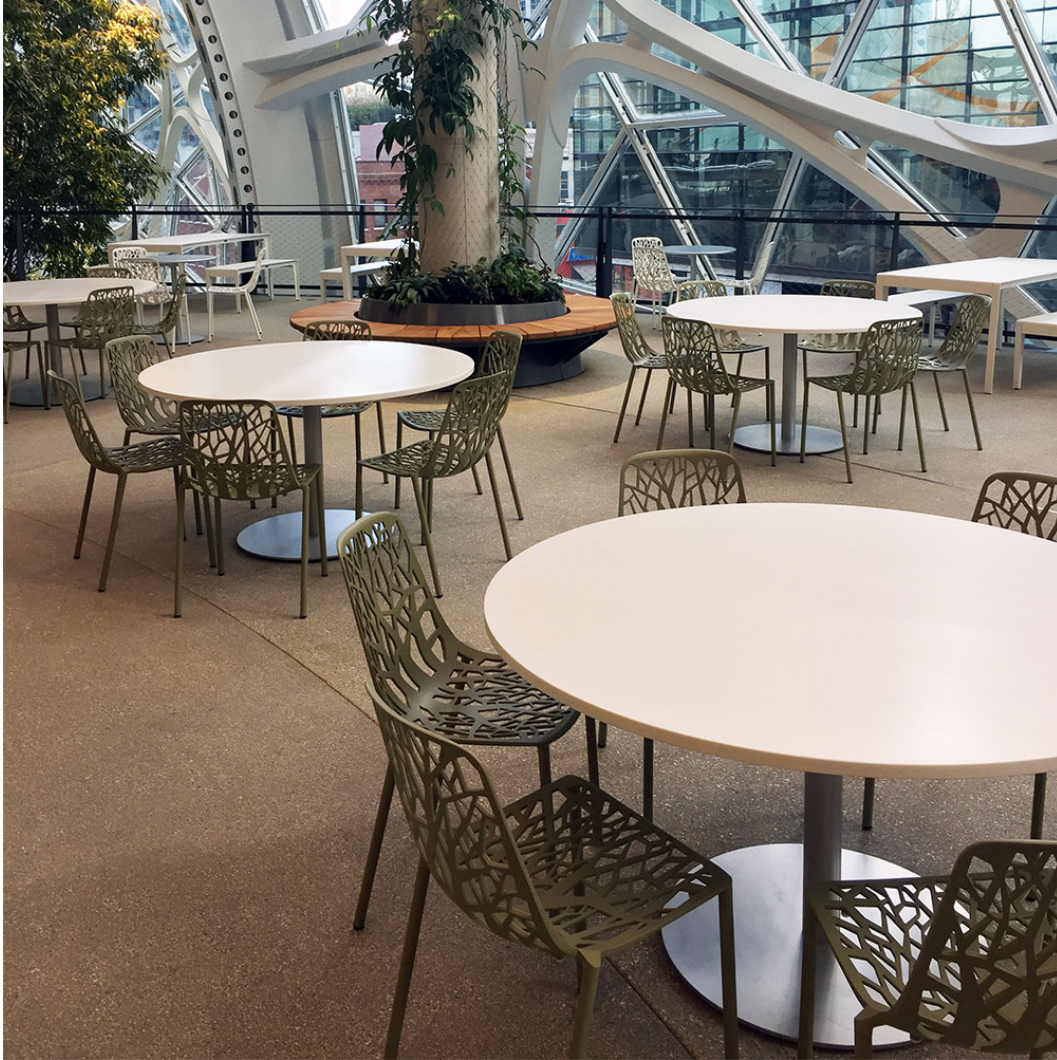

JANUS et Cie®

AMAZON SPHERES, SEATTLE, WA

DESIGNED BY NBBJ

PRODUCTS SHOWN

AMARI LOW BACK LOUNGE CHAIR, DOLCE VITA BARSTOOL, FOREST SIDE CHAIR, MIRTHE BACKLESS BENCH 120, MIRTHE DINING TABLE
RECTANGLE 210, NISHIKI LOUNGE CHAIR, SEE! CLOSED MODULE CONCAVE 90, SEE! CLOSED MODULE CENTER WIDE, AND SKETCH
ARMCHAIR