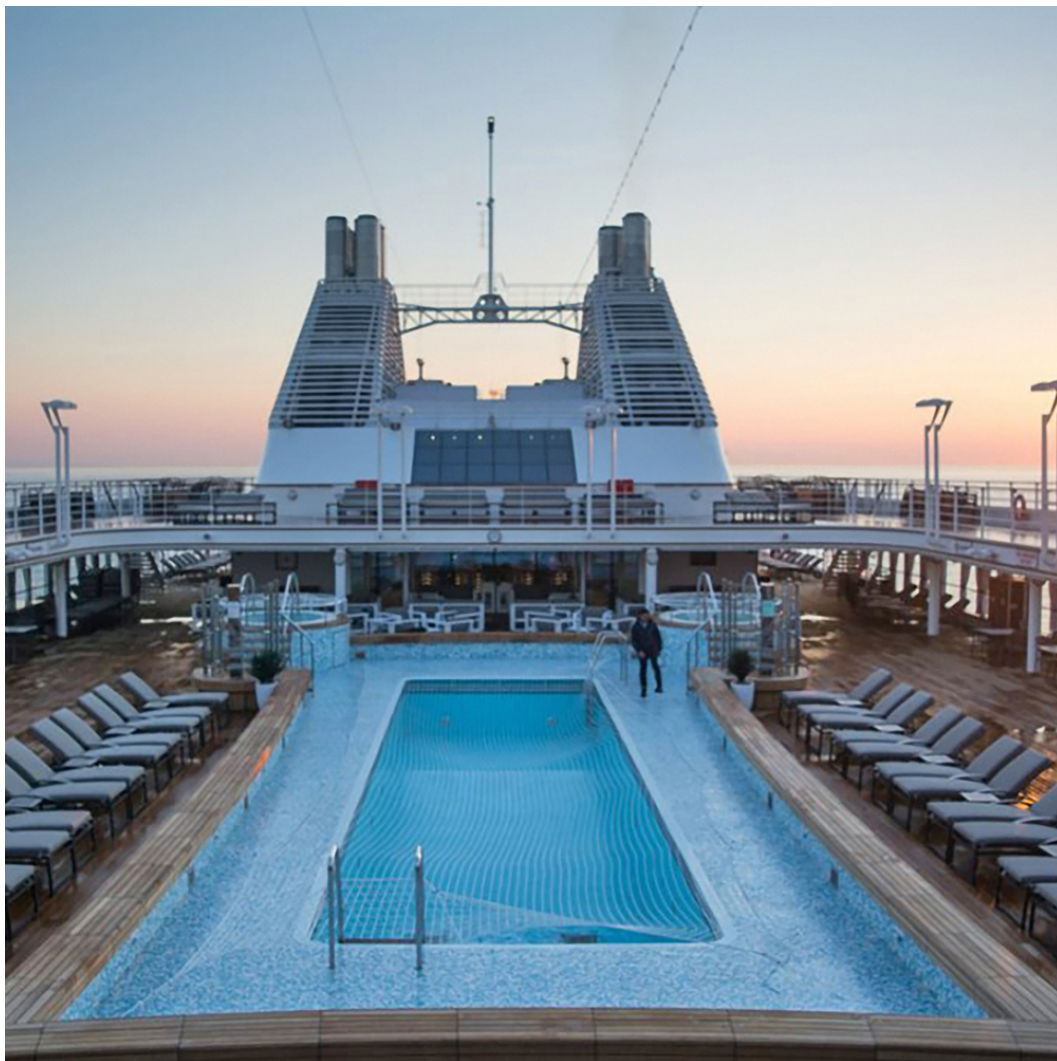

## SILVERSEA SILVER MUSE

---

PRODUCTS SHOWN

CONTEMPO STACKABLE CHAISE LOUNGE WITH ARMS

---

COLLECTIONS SHOWN

CONTEMPO AND SLANT