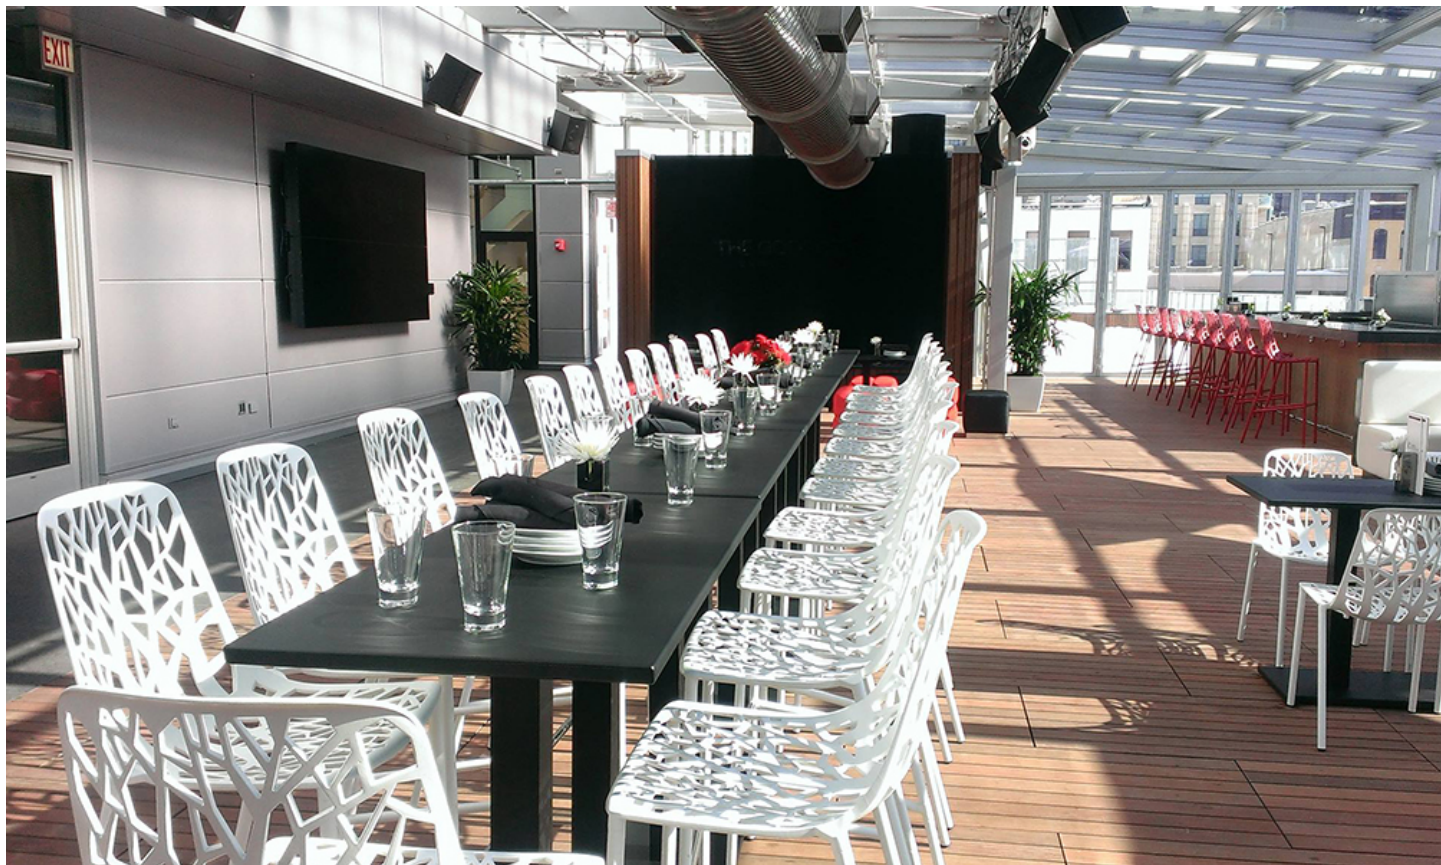

JANUS et Cie®

GODFREY HOTEL, CHICAGO, IL

PRODUCTS SHOWN

FOREST HIGH BACK BARSTOOL AND FOREST STACKABLE SIDE CHAIR

COLLECTIONS SHOWN

FOREST